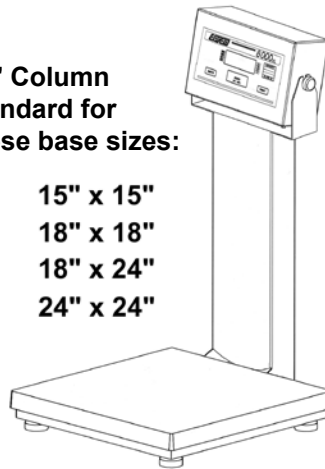

Model APS2200CW

Recommended Column/Base Combinations

**14" Column
standard for
these base sizes:**

**10" x 10"
12" x 12"
15" x 15"**

**14"
Column**

**20" Column
standard for
these base sizes:**

**15" x 15"
18" x 18"
18" x 24"
24" x 24"**

**20"
Column**

**30" Column is
available as an
optional upgrade
for these base
sizes:**

**15" x 15"
18" x 18"
18" x 24"
24" x 24"**

**30"
Column**

Column Length	Base Size	Top of Platter to Readout	Total Scale Depth	Depth From Back Edge of Platter to Front of Column
14"	10" x 10"	14"	14"	1 - 5/8"
14"	12" x 12"	13"	16"	2 - 1/8"
14"	15" x 15"	12 - 1/2"	19"	2 - 1/4"
20"	15" x 15"	21"	20"	2 - 1/2"
20"	18" x 18"	20"	23 - 1/2"	2 - 5/8"
20"	18" x 24"	19 - 1/2"	23 - 1/2"	2 - 3/4"
20"	24" x 24"	19 - 1/2"	29 - 1/2"	2 - 3/4"
30"	15" x 15"	31 - 1/2"	20"	2 - 1/2"
30"	18" x 18"	30 - 1/2"	23 - 1/2"	2 - 5/8"
30"	18" x 24"	30"	23 - 1/2"	2 - 3/4"
30"	24" x 24"	30"	29 - 1/2"	2 - 3/4"