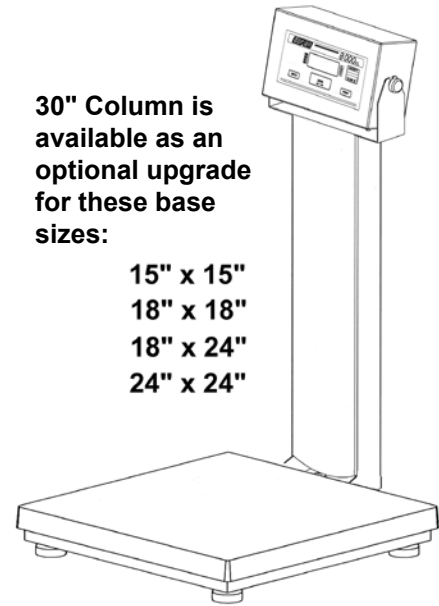

Model APS2200CW

Recommended Column/Base Combinations

**14" Column
standard for
these base sizes:**

**10" x 10"
12" x 12"
15" x 15"**

**14"
Column**

**20" Column
standard for
these base sizes:**

**15" x 15"
18" x 18"
18" x 24"
24" x 24"**

**20"
Column**

**30" Column is
available as an
optional upgrade
for these base
sizes:**

**15" x 15"
18" x 18"
18" x 24"
24" x 24"**

**30"
Column**

Column Length	Base Size	Top of Platter to Readout	Total Scale Depth	Depth From Back Edge of Platter to Front of Column
14"	10" x 10"	14"	14"	1 - 5/8"
14"	12" x 12"	13"	16"	2 - 1/8"
14"	15" x 15"	12 - 1/2"	19"	2 - 1/4"
20"	15" x 15"	21"	20"	2 - 1/2"
20"	18" x 18"	20"	23 - 1/2"	2 - 5/8"
20"	18" x 24"	19 - 1/2"	23 - 1/2"	2 - 3/4"
20"	24" x 24"	19 - 1/2"	29 - 1/2"	2 - 3/4"
30"	15" x 15"	31 - 1/2"	20"	2 - 1/2"
30"	18" x 18"	30 - 1/2"	23 - 1/2"	2 - 5/8"
30"	18" x 24"	30"	23 - 1/2"	2 - 3/4"
30"	24" x 24"	30"	29 - 1/2"	2 - 3/4"