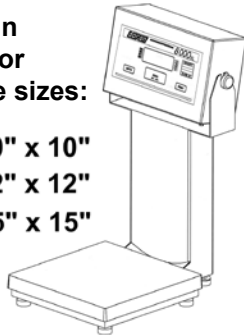

Model APS2200CW

Recommended Column/Base Combinations

**14" Column
standard for
these base sizes:**

**10" x 10"
12" x 12"
15" x 15"**

**14"
Column**

**20" Column
standard for
these base sizes:**

**15" x 15"
18" x 18"
18" x 24"
24" x 24"**

**20"
Column**

**30" Column is
available as an
optional upgrade
for these base
sizes:**

**15" x 15"
18" x 18"
18" x 24"
24" x 24"**

**30"
Column**

Column Length	Base Size	Top of Platter to Readout	Total Scale Depth	Depth From Back Edge of Platter to Front of Column
14"	10" x 10"	14"	14"	1 - 5/8"
14"	12" x 12"	13"	16"	2 - 1/8"
14"	15" x 15"	12 - 1/2"	19"	2 - 1/4"
20"	15" x 15"	21"	20"	2 - 1/2"
20"	18" x 18"	20"	23 - 1/2"	2 - 5/8"
20"	18" x 24"	19 - 1/2"	23 - 1/2"	2 - 3/4"
20"	24" x 24"	19 - 1/2"	29 - 1/2"	2 - 3/4"
30"	15" x 15"	31 - 1/2"	20"	2 - 1/2"
30"	18" x 18"	30 - 1/2"	23 - 1/2"	2 - 5/8"
30"	18" x 24"	30"	23 - 1/2"	2 - 3/4"
30"	24" x 24"	30"	29 - 1/2"	2 - 3/4"