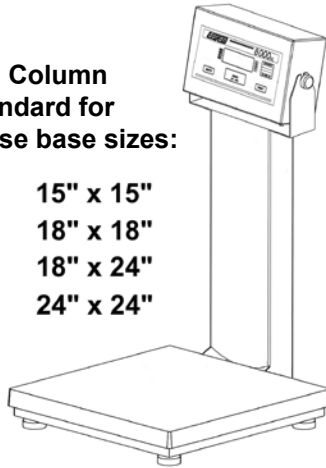

Model APS2200CW

Recommended Column/Base Combinations

**14" Column
standard for
these base sizes:**

**10" x 10"
12" x 12"
15" x 15"**

**14"
Column**

**20" Column
standard for
these base sizes:**

**15" x 15"
18" x 18"
18" x 24"
24" x 24"**

**20"
Column**

**30" Column is
available as an
optional upgrade
for these base
sizes:**

**15" x 15"
18" x 18"
18" x 24"
24" x 24"**

**30"
Column**

Column Length	Base Size	Top of Platter to Readout	Total Scale Depth	Depth From Back Edge of Platter to Front of Column
14"	10" x 10"	14"	14"	1 - 5/8"
14"	12" x 12"	13"	16"	2 - 1/8"
14"	15" x 15"	12 - 1/2"	19"	2 - 1/4"
20"	15" x 15"	21"	20"	2 - 1/2"
20"	18" x 18"	20"	23 - 1/2"	2 - 5/8"
20"	18" x 24"	19 - 1/2"	23 - 1/2"	2 - 3/4"
20"	24" x 24"	19 - 1/2"	29 - 1/2"	2 - 3/4"
30"	15" x 15"	31 - 1/2"	20"	2 - 1/2"
30"	18" x 18"	30 - 1/2"	23 - 1/2"	2 - 5/8"
30"	18" x 24"	30"	23 - 1/2"	2 - 3/4"
30"	24" x 24"	30"	29 - 1/2"	2 - 3/4"