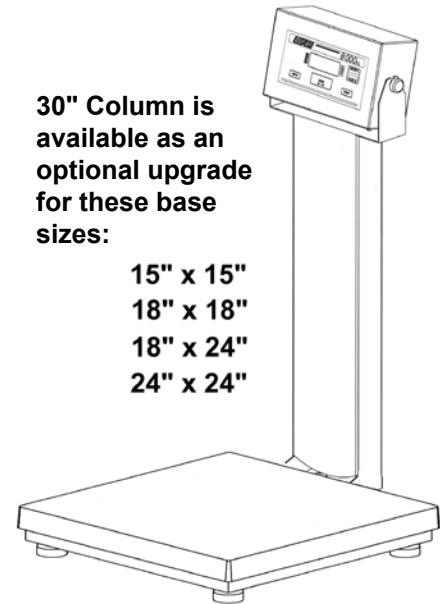

Model APS2200CW

Recommended Column/Base Combinations

**14" Column
standard for
these base sizes:**

**10" x 10"
12" x 12"
15" x 15"**

**14"
Column**

**20" Column
standard for
these base sizes:**

**15" x 15"
18" x 18"
18" x 24"
24" x 24"**

**20"
Column**

**30" Column is
available as an
optional upgrade
for these base
sizes:**

**15" x 15"
18" x 18"
18" x 24"
24" x 24"**

**30"
Column**

Column Length	Base Size	Top of Platter to Readout	Total Scale Depth	Depth From Back Edge of Platter to Front of Column
14"	10" x 10"	14"	14"	1 - 5/8"
14"	12" x 12"	13"	16"	2 - 1/8"
14"	15" x 15"	12 - 1/2"	19"	2 - 1/4"
20"	15" x 15"	21"	20"	2 - 1/2"
20"	18" x 18"	20"	23 - 1/2"	2 - 5/8"
20"	18" x 24"	19 - 1/2"	23 - 1/2"	2 - 3/4"
20"	24" x 24"	19 - 1/2"	29 - 1/2"	2 - 3/4"
30"	15" x 15"	31 - 1/2"	20"	2 - 1/2"
30"	18" x 18"	30 - 1/2"	23 - 1/2"	2 - 5/8"
30"	18" x 24"	30"	23 - 1/2"	2 - 3/4"
30"	24" x 24"	30"	29 - 1/2"	2 - 3/4"