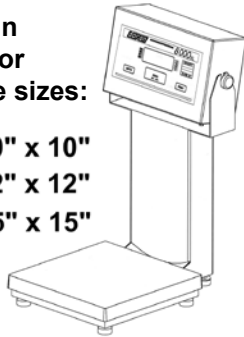

Model APS2200CW

Recommended Column/Base Combinations

**14" Column
standard for
these base sizes:**

**10" x 10"
12" x 12"
15" x 15"**

**14"
Column**

**20" Column
standard for
these base sizes:**

**15" x 15"
18" x 18"
18" x 24"
24" x 24"**

**20"
Column**

**30" Column is
available as an
optional upgrade
for these base
sizes:**

**15" x 15"
18" x 18"
18" x 24"
24" x 24"**

**30"
Column**

Column Length	Base Size	Top of Platter to Readout	Total Scale Depth	Depth From Back Edge of Platter to Front of Column
14"	10" x 10"	14"	14"	1 - 5/8"
14"	12" x 12"	13"	16"	2 - 1/8"
14"	15" x 15"	12 - 1/2"	19"	2 - 1/4"
20"	15" x 15"	21"	20"	2 - 1/2"
20"	18" x 18"	20"	23 - 1/2"	2 - 5/8"
20"	18" x 24"	19 - 1/2"	23 - 1/2"	2 - 3/4"
20"	24" x 24"	19 - 1/2"	29 - 1/2"	2 - 3/4"
30"	15" x 15"	31 - 1/2"	20"	2 - 1/2"
30"	18" x 18"	30 - 1/2"	23 - 1/2"	2 - 5/8"
30"	18" x 24"	30"	23 - 1/2"	2 - 3/4"
30"	24" x 24"	30"	29 - 1/2"	2 - 3/4"